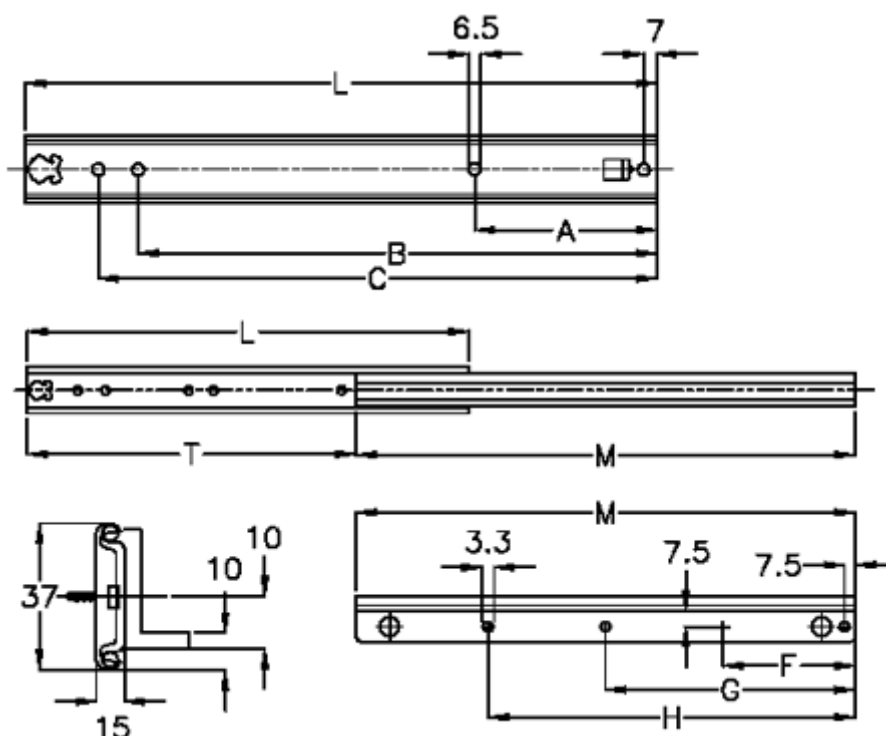

Article number: 11107241

Description: Thomas Regout Telescopic Slide 11107241 FINN3, 2-piece  
Length 400 mm / load cap. 54 kg / extension 289 mm

## Measures

A	= 135	M = 385
B	= 295	T = 289
C	= 327	
F	= 130.8	
G	= 254.2	
H	= 377.5	
L	= 400	
Load capacity side mounted	= 40	